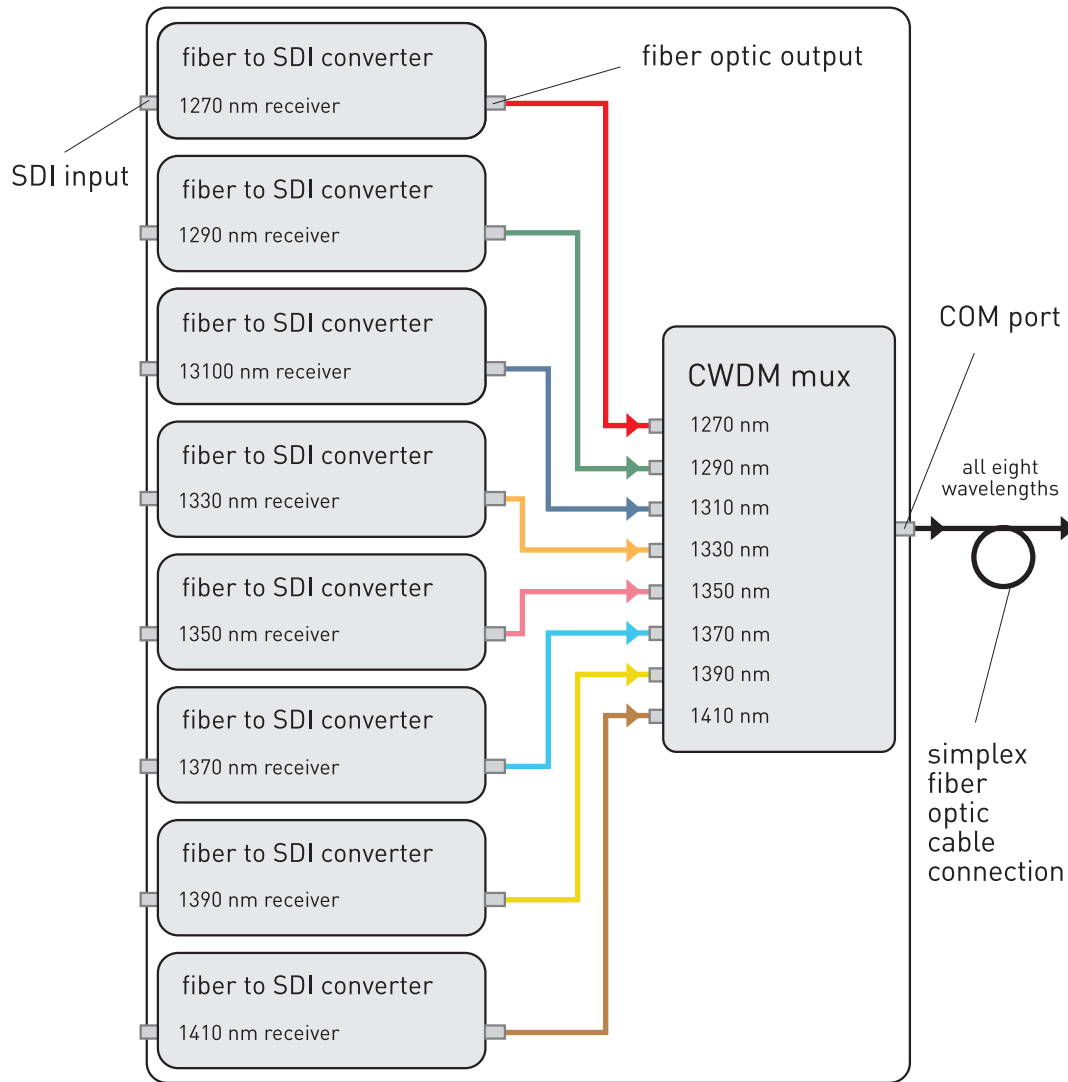

### Eight Channel SDI Multiplexer

### Eight Channel SDI Demultiplexer

- SDI multiplexer has 8 independent SDI to fiber converters; each converter has fiber optic output with individual wavelength, corresponding to one of CWDM mux input ports
- SDI demultiplexer has 8 independent fiber to SDI converters; each converter has fiber optic input with individual wavelength, corresponding to one of CWDM demux output ports