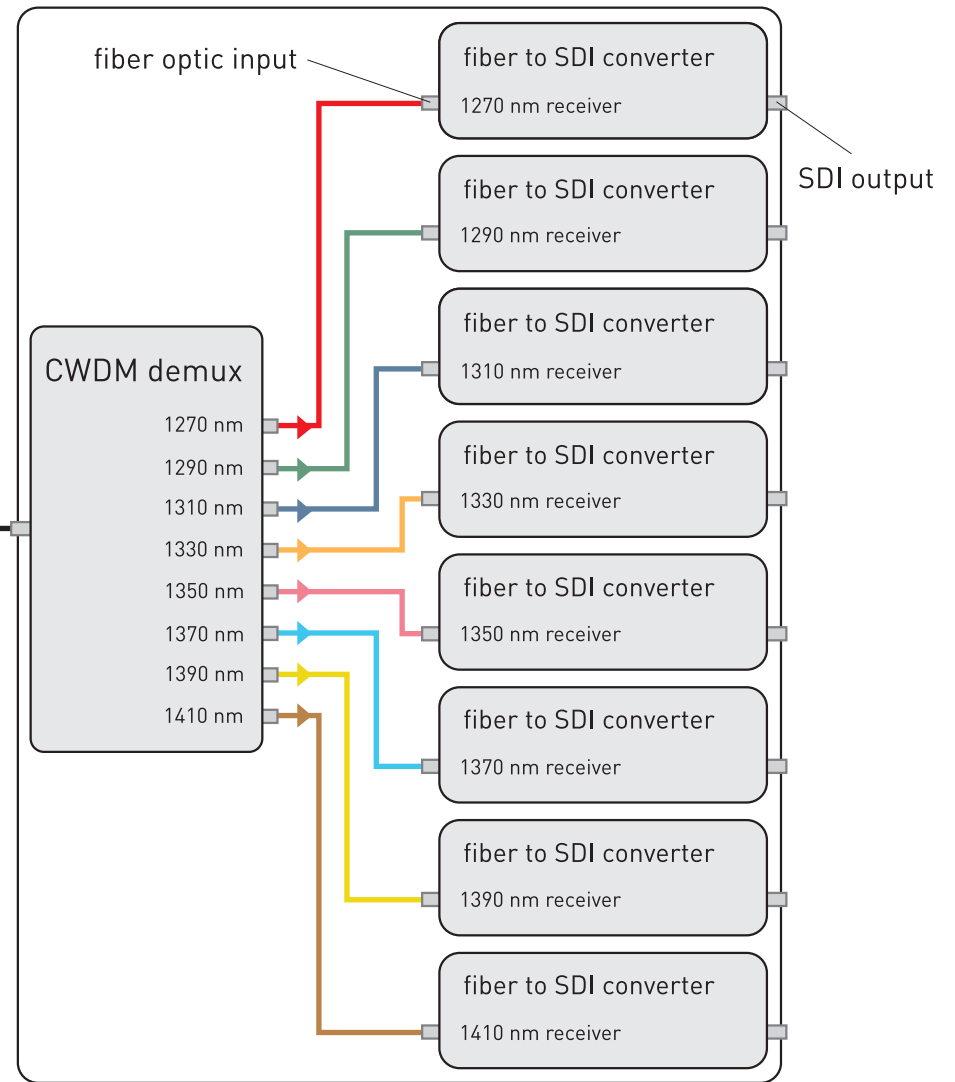

### Eight Channel SDI Multiplexer

### Eight Channel SDI Demultiplexer

- SDI multiplexer has 8 independent SDI to fiber converters; each converter has fiber optic output with individual wavelength, corresponding to one of CWDM mux input ports
- SDI demultiplexer has 8 independent fiber to SDI converters; each converter has fiber optic input with individual wavelength, corresponding to one of CWDM demux output ports